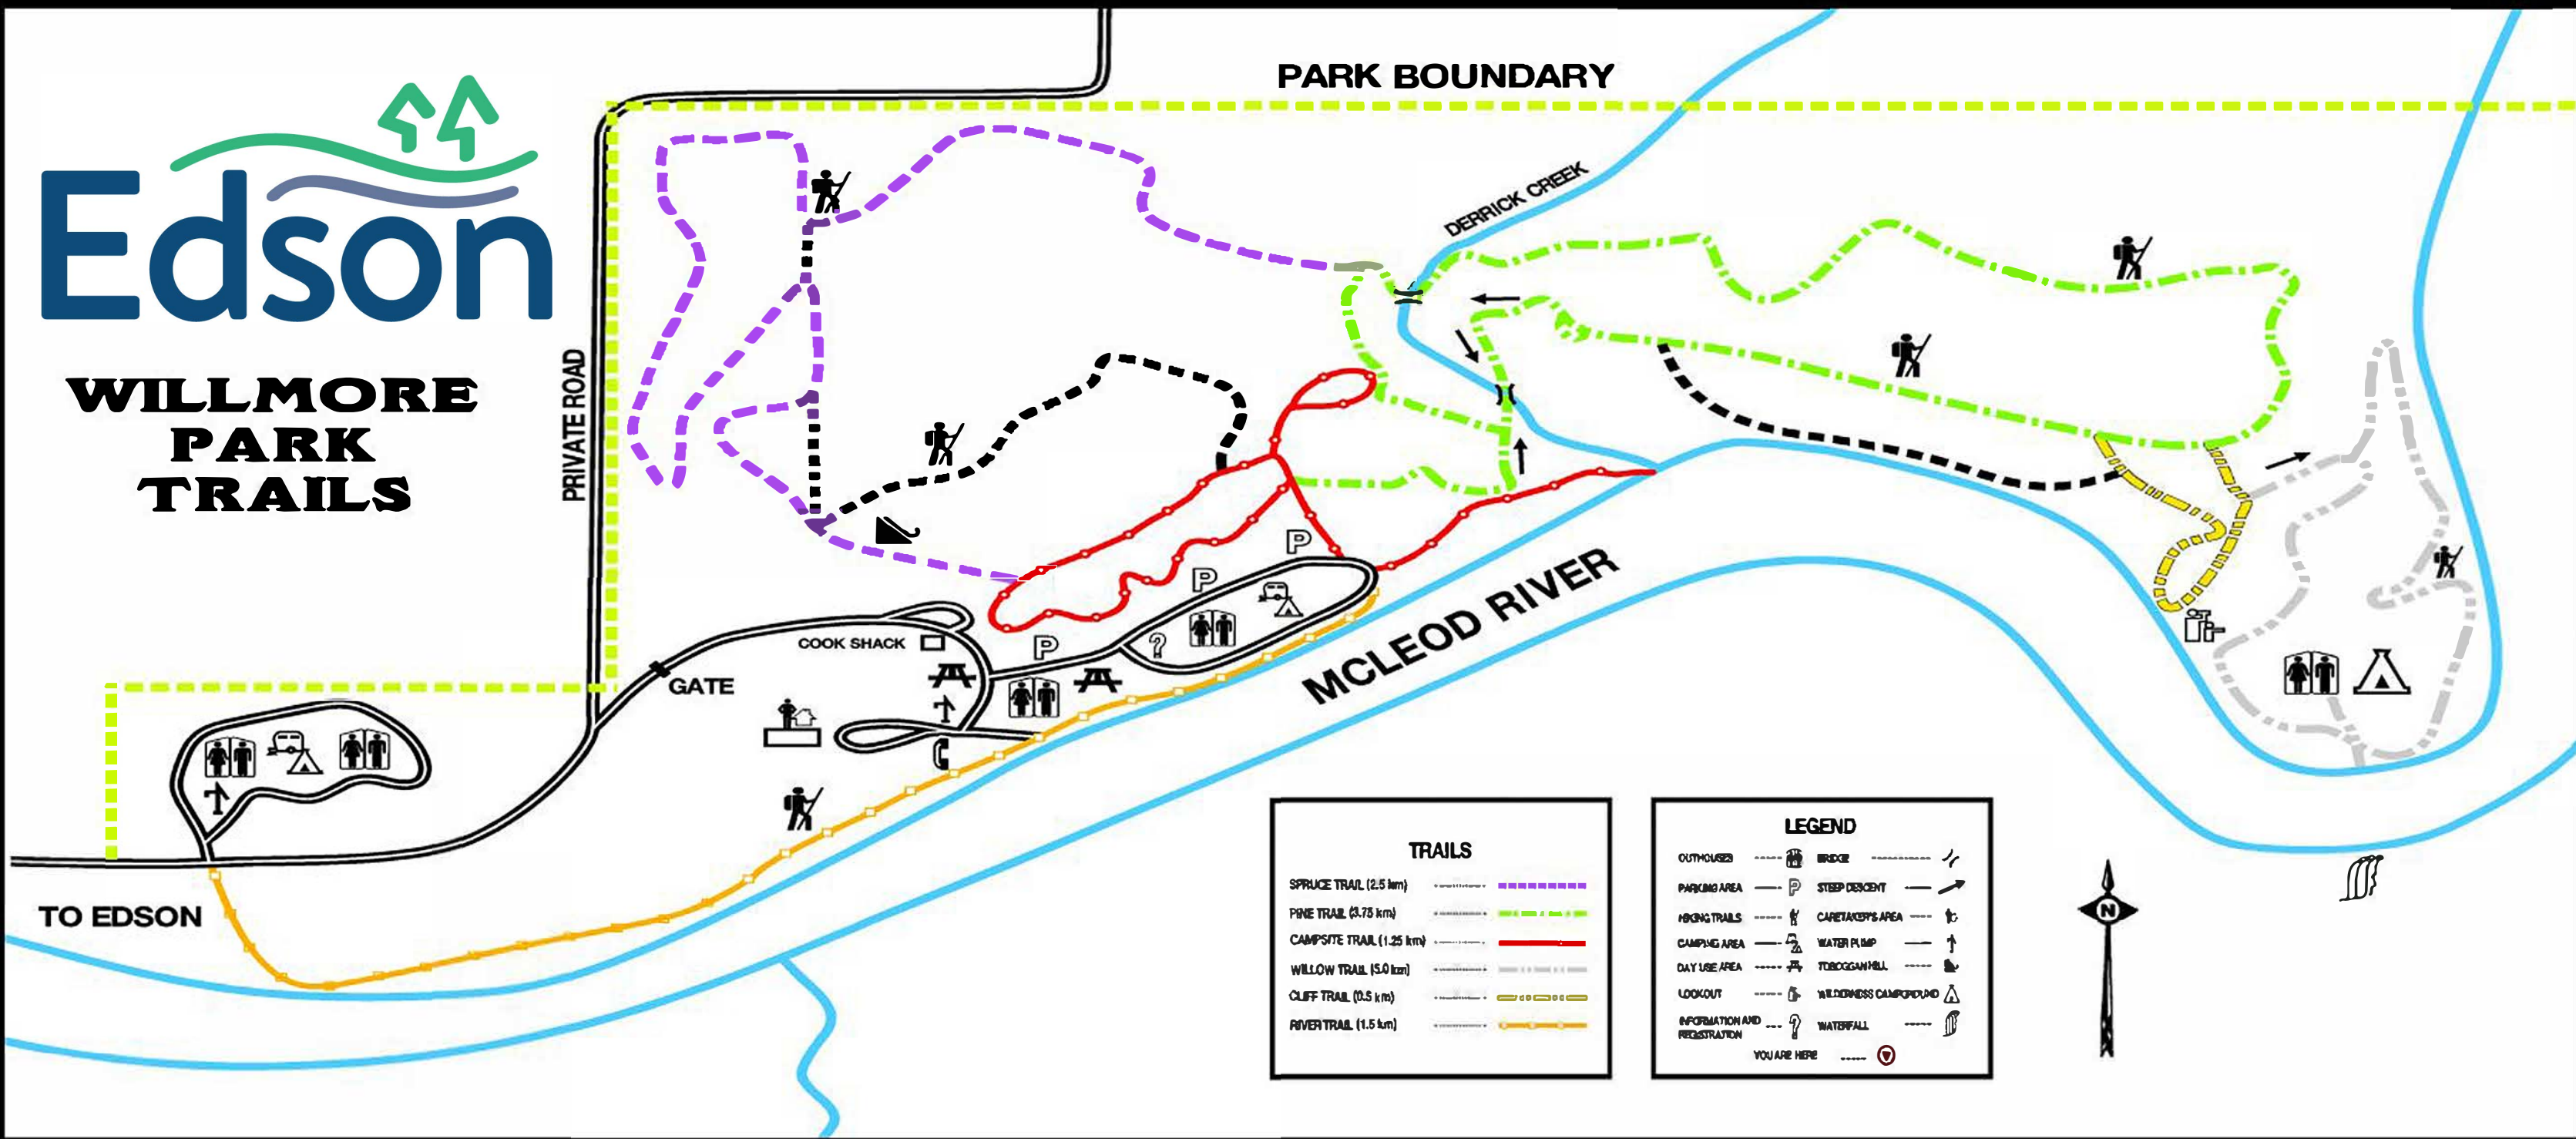

# Edson

## WILLMORE PARK TRAILS

TRAILS	
SPRUCE TRAIL (2.5 km)	-----
PINE TRAIL (3.75 km)	-----
CAMPSITE TRAIL (1.25 km)	-----
WILLOW TRAIL (5.0 km)	-----
CLIFF TRAIL (0.5 km)	-----
RIVER TRAIL (1.5 km)	-----

LEGEND	
OUTHOUSES	-----
PARKING AREA	P
FISHING TRAILS	-----
CAMPING AREA	-----
DAY USE AREA	-----
LOOKOUT	-----
INFORMATION AND REGISTRATION	-----
YOU ARE HERE	-----
BRIDGE	-----
STEP DESCENT	-----
CARETAKER'S AREA	-----
WATER PUMP	-----
TOBOGGAN HILL	-----
WILDERNESS CAMPGROUND	-----
WATERFALL	-----