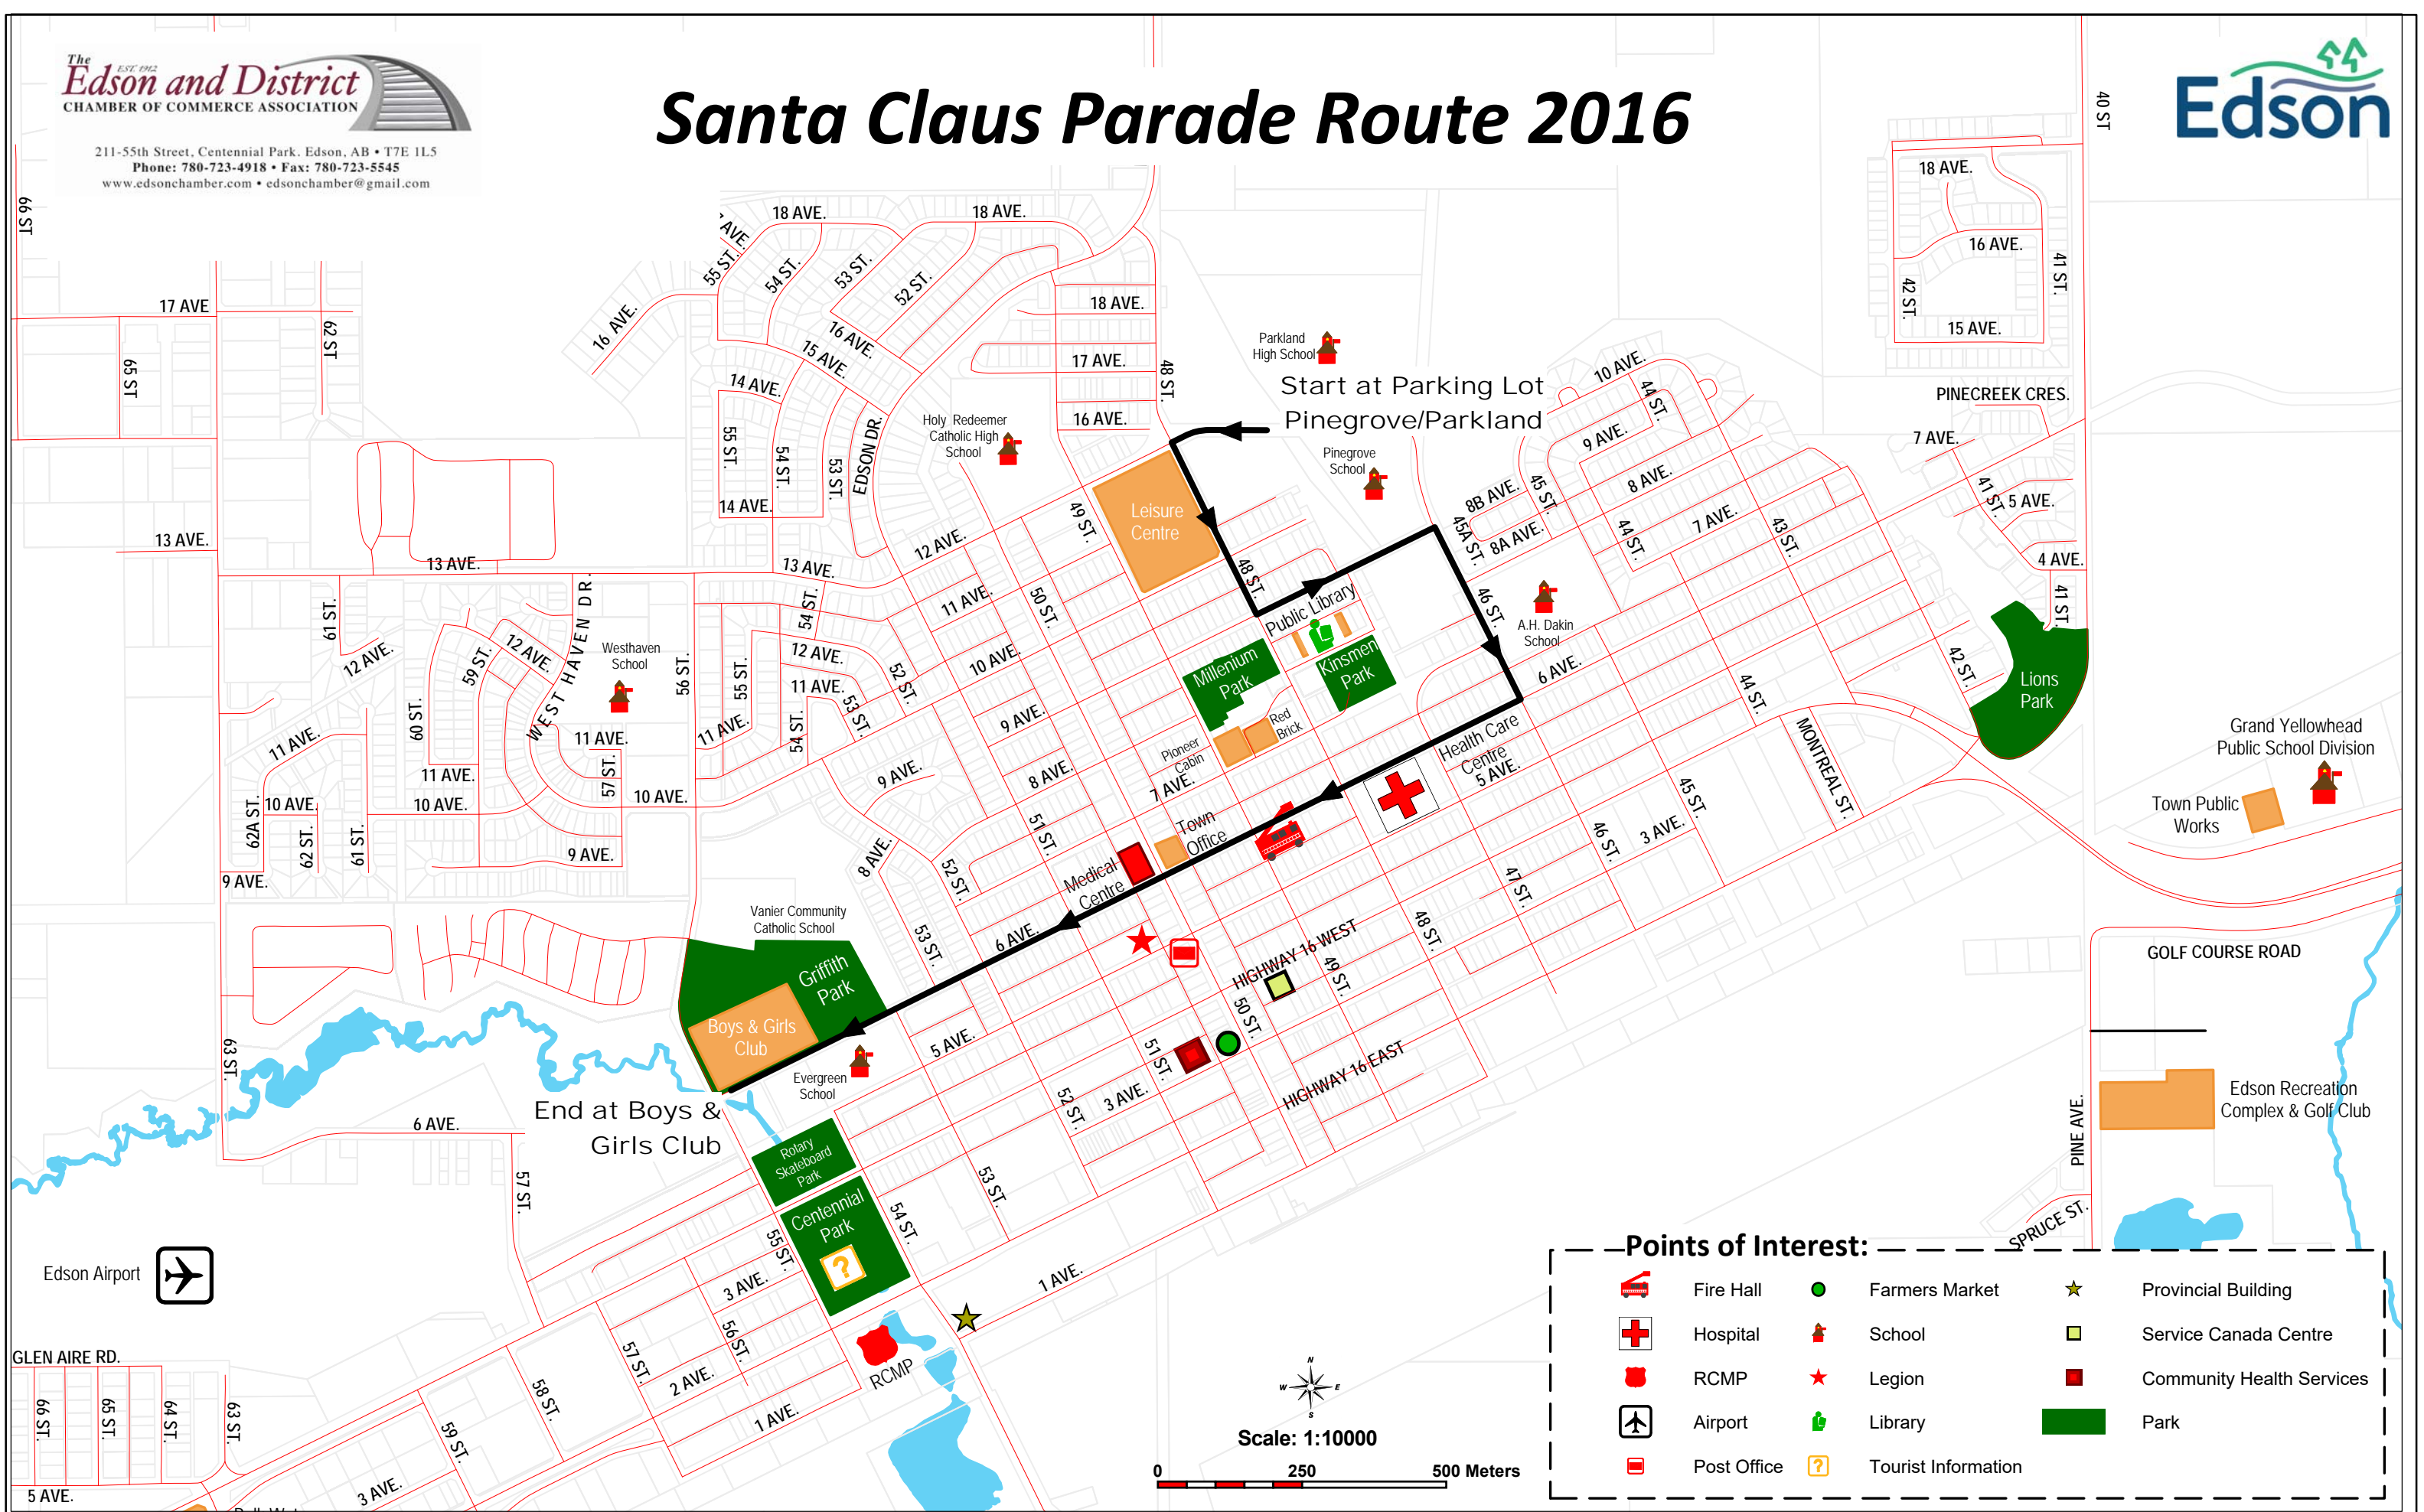

Santa Claus Parade Route 2016

Points of Interest:

	Fire Hall		Farmers Market		Provincial Building
	Hospital		School		Service Canada Centre
	RCMP		Legion		Community Health Services
	Airport		Library		Park
	Post Office		Tourist Information		