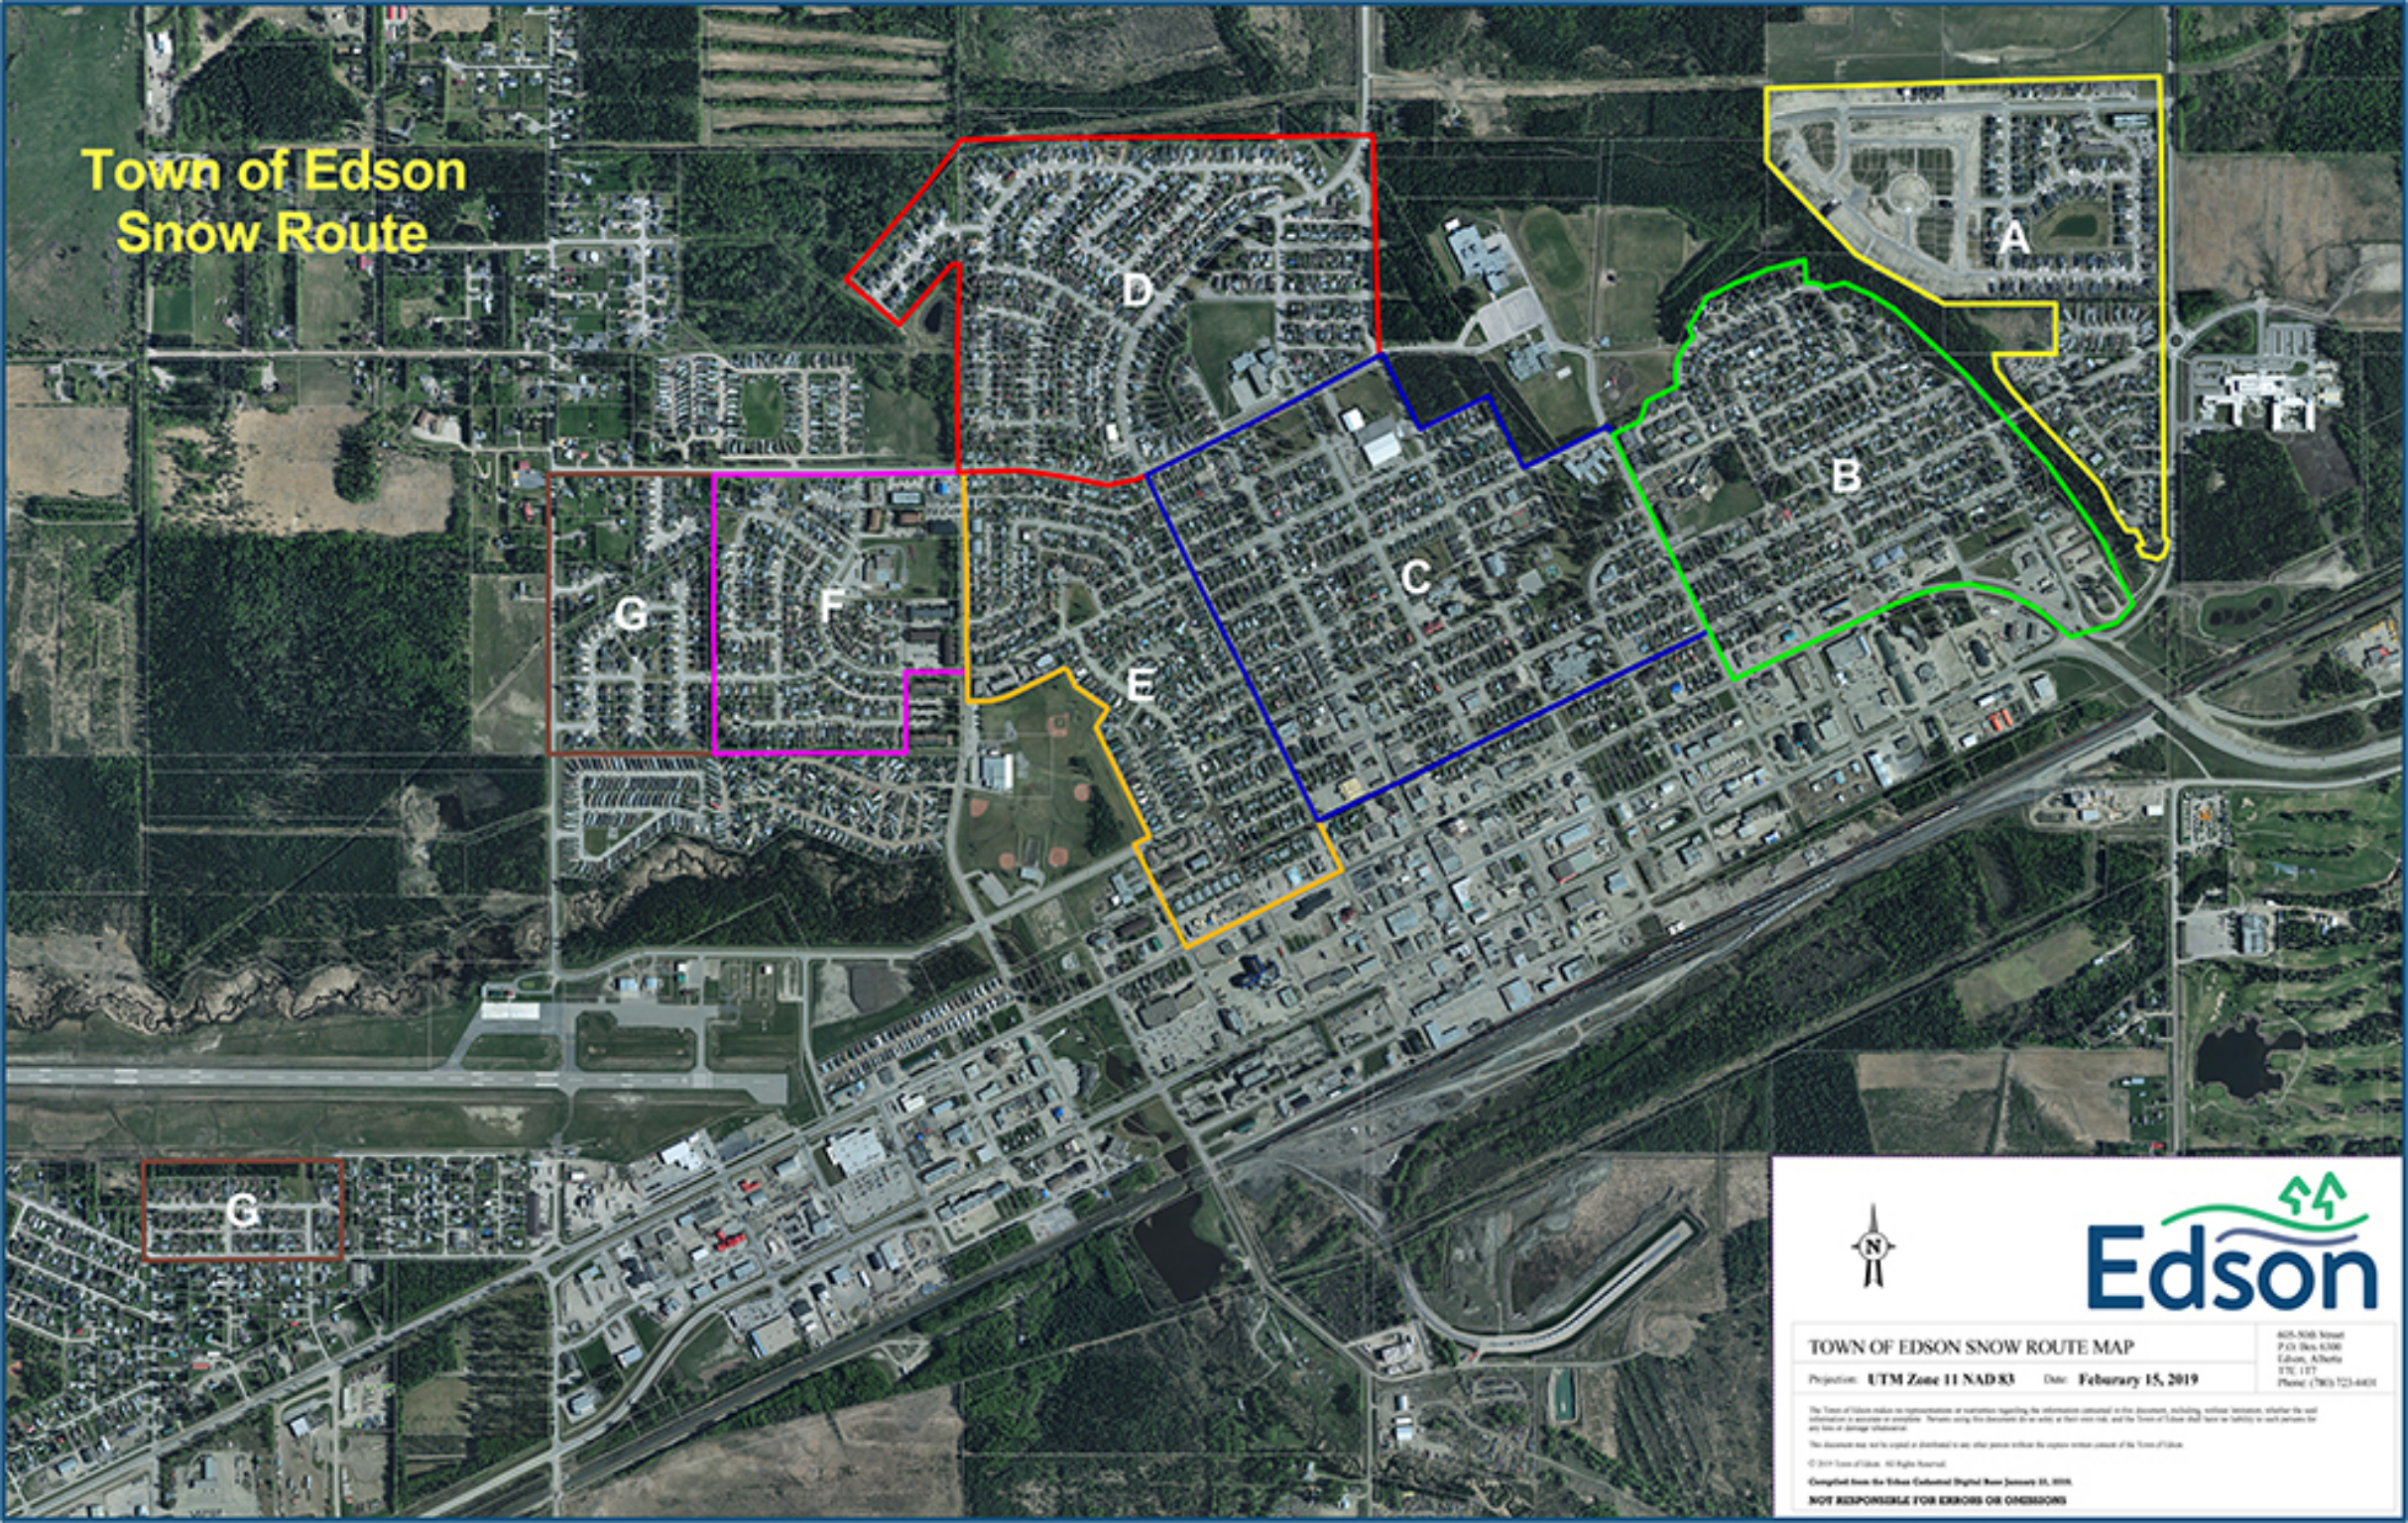

Town of Edson Snow Route

TOWN OF EDSON SNOW ROUTE MAP

Projection: UTM Zone 11 NAD83 Date: February 15, 2019

This document may not be copied or distributed in any other format without the express written consent of the Town of Edson.

© 2019 Town of Edson. All Rights Reserved.