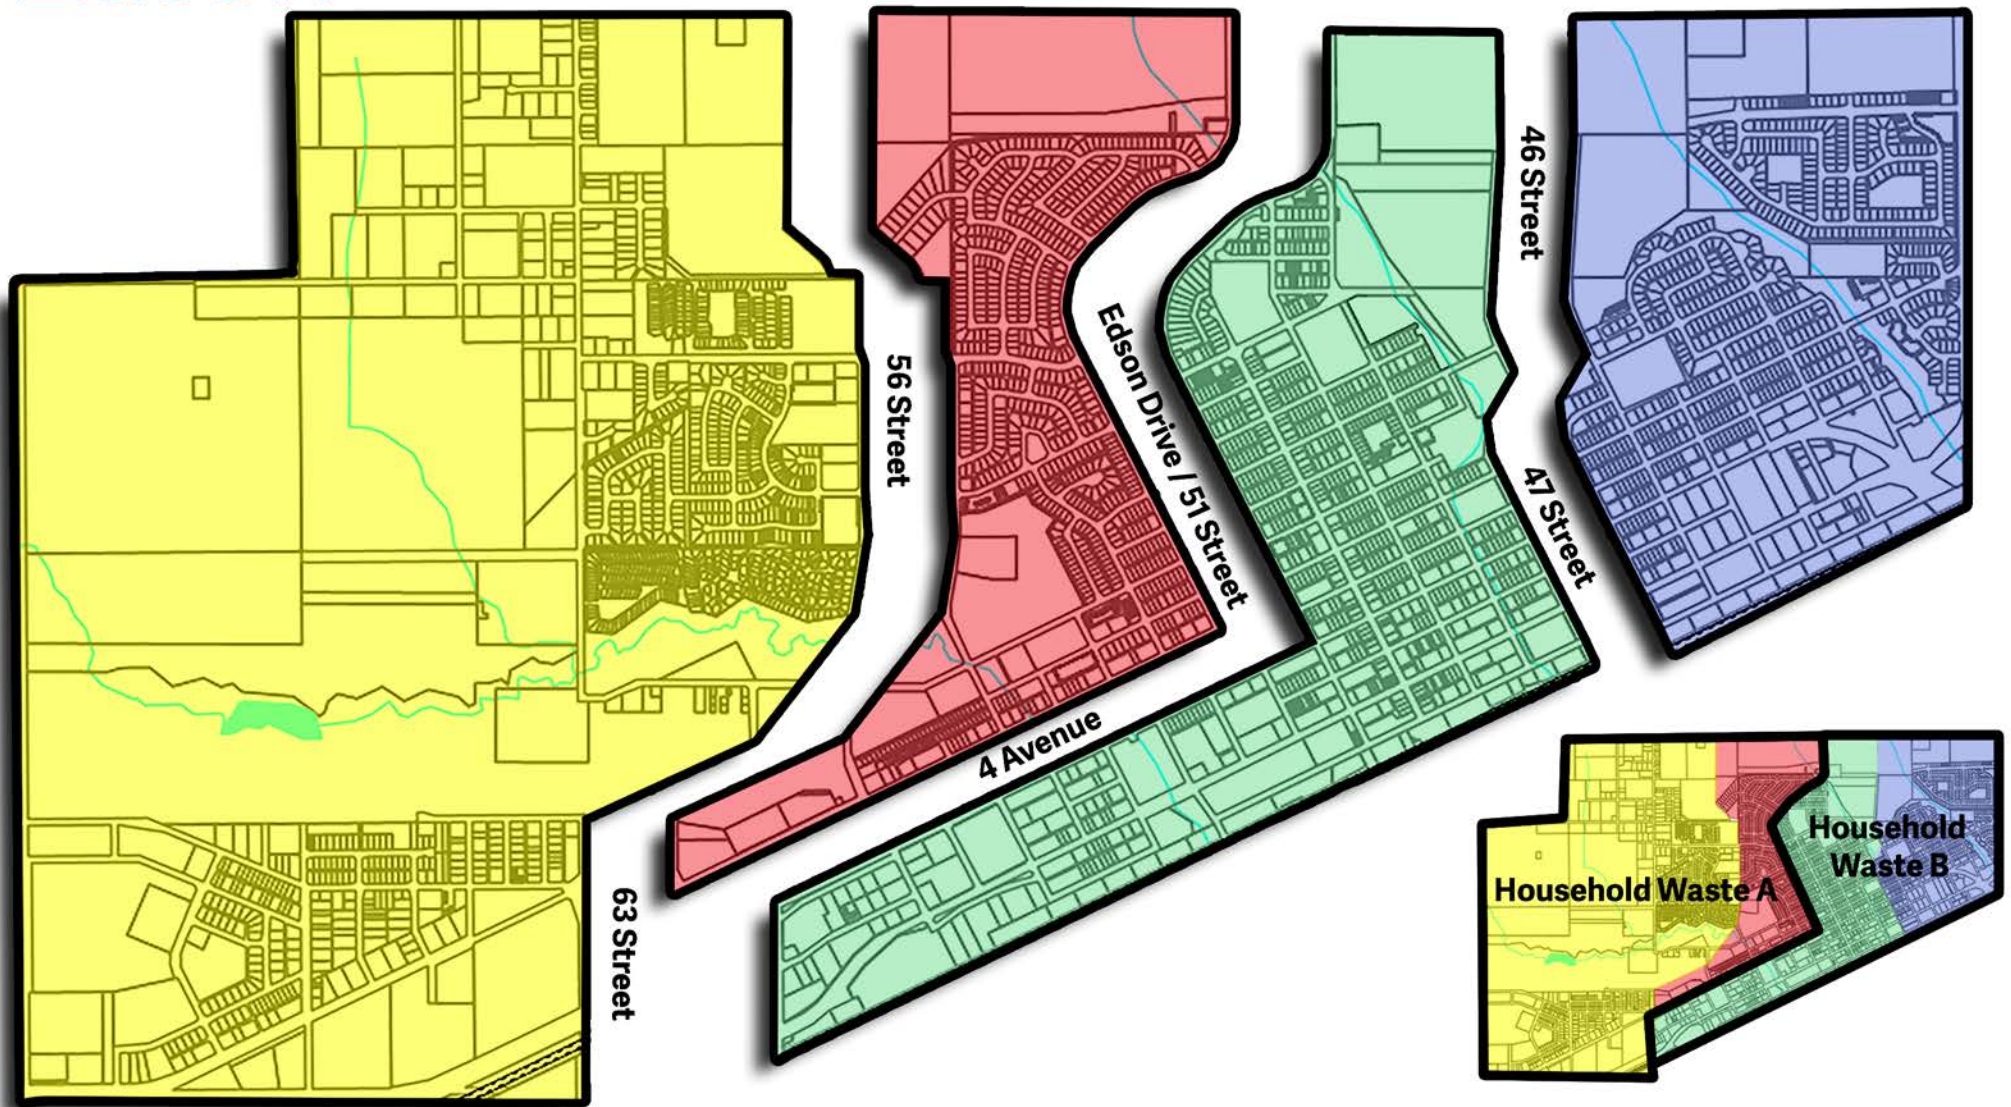

August						
S	M	T	W	T	F	S
				1	2	3
4	5	6	7	8	9	10
11	12	13	14	15	16	17
18	19	20	21	22	23	24
25	26	27	28	29	30	31

September						
S	M	T	W	T	F	S
1	2	3	4	5	6	7
8	9	10	11	12	13	14
15	16	17	18	19	20	21
22	23	24	25	26	27	28
29	30					

October						
S	M	T	W	T	F	S
		1	2	3	4	5
6	7	8	9	10	11	12
13	14	15	16	17	18	19
20	21	22	23	24	25	26
27	28	29	30	31		

November						
S	M	T	W	T	F	S
					1	2
3	4	5	6	7	8	9
10	11	12	13	14	15	16
17	18	19	20	21	22	23
24	25	26	27	28	29	30

December						
S	M	T	W	T	F	S
1	2	3	4	5	6	7
8	9	10	11	12	13	14
15	16	17	18	19	20	21
22	23	24	25	26	27	28
29	30	31				

Note - The December 25th organics pickup will be done on December 26th.

# Waste Collection Routes/Schedule

**Organics - Monday**  
**Household Waste A - Friday**

**Organics - Tuesday**  
**Household Waste A - Friday**

**Organics - Wednesday**  
**Household Waste B - Friday**